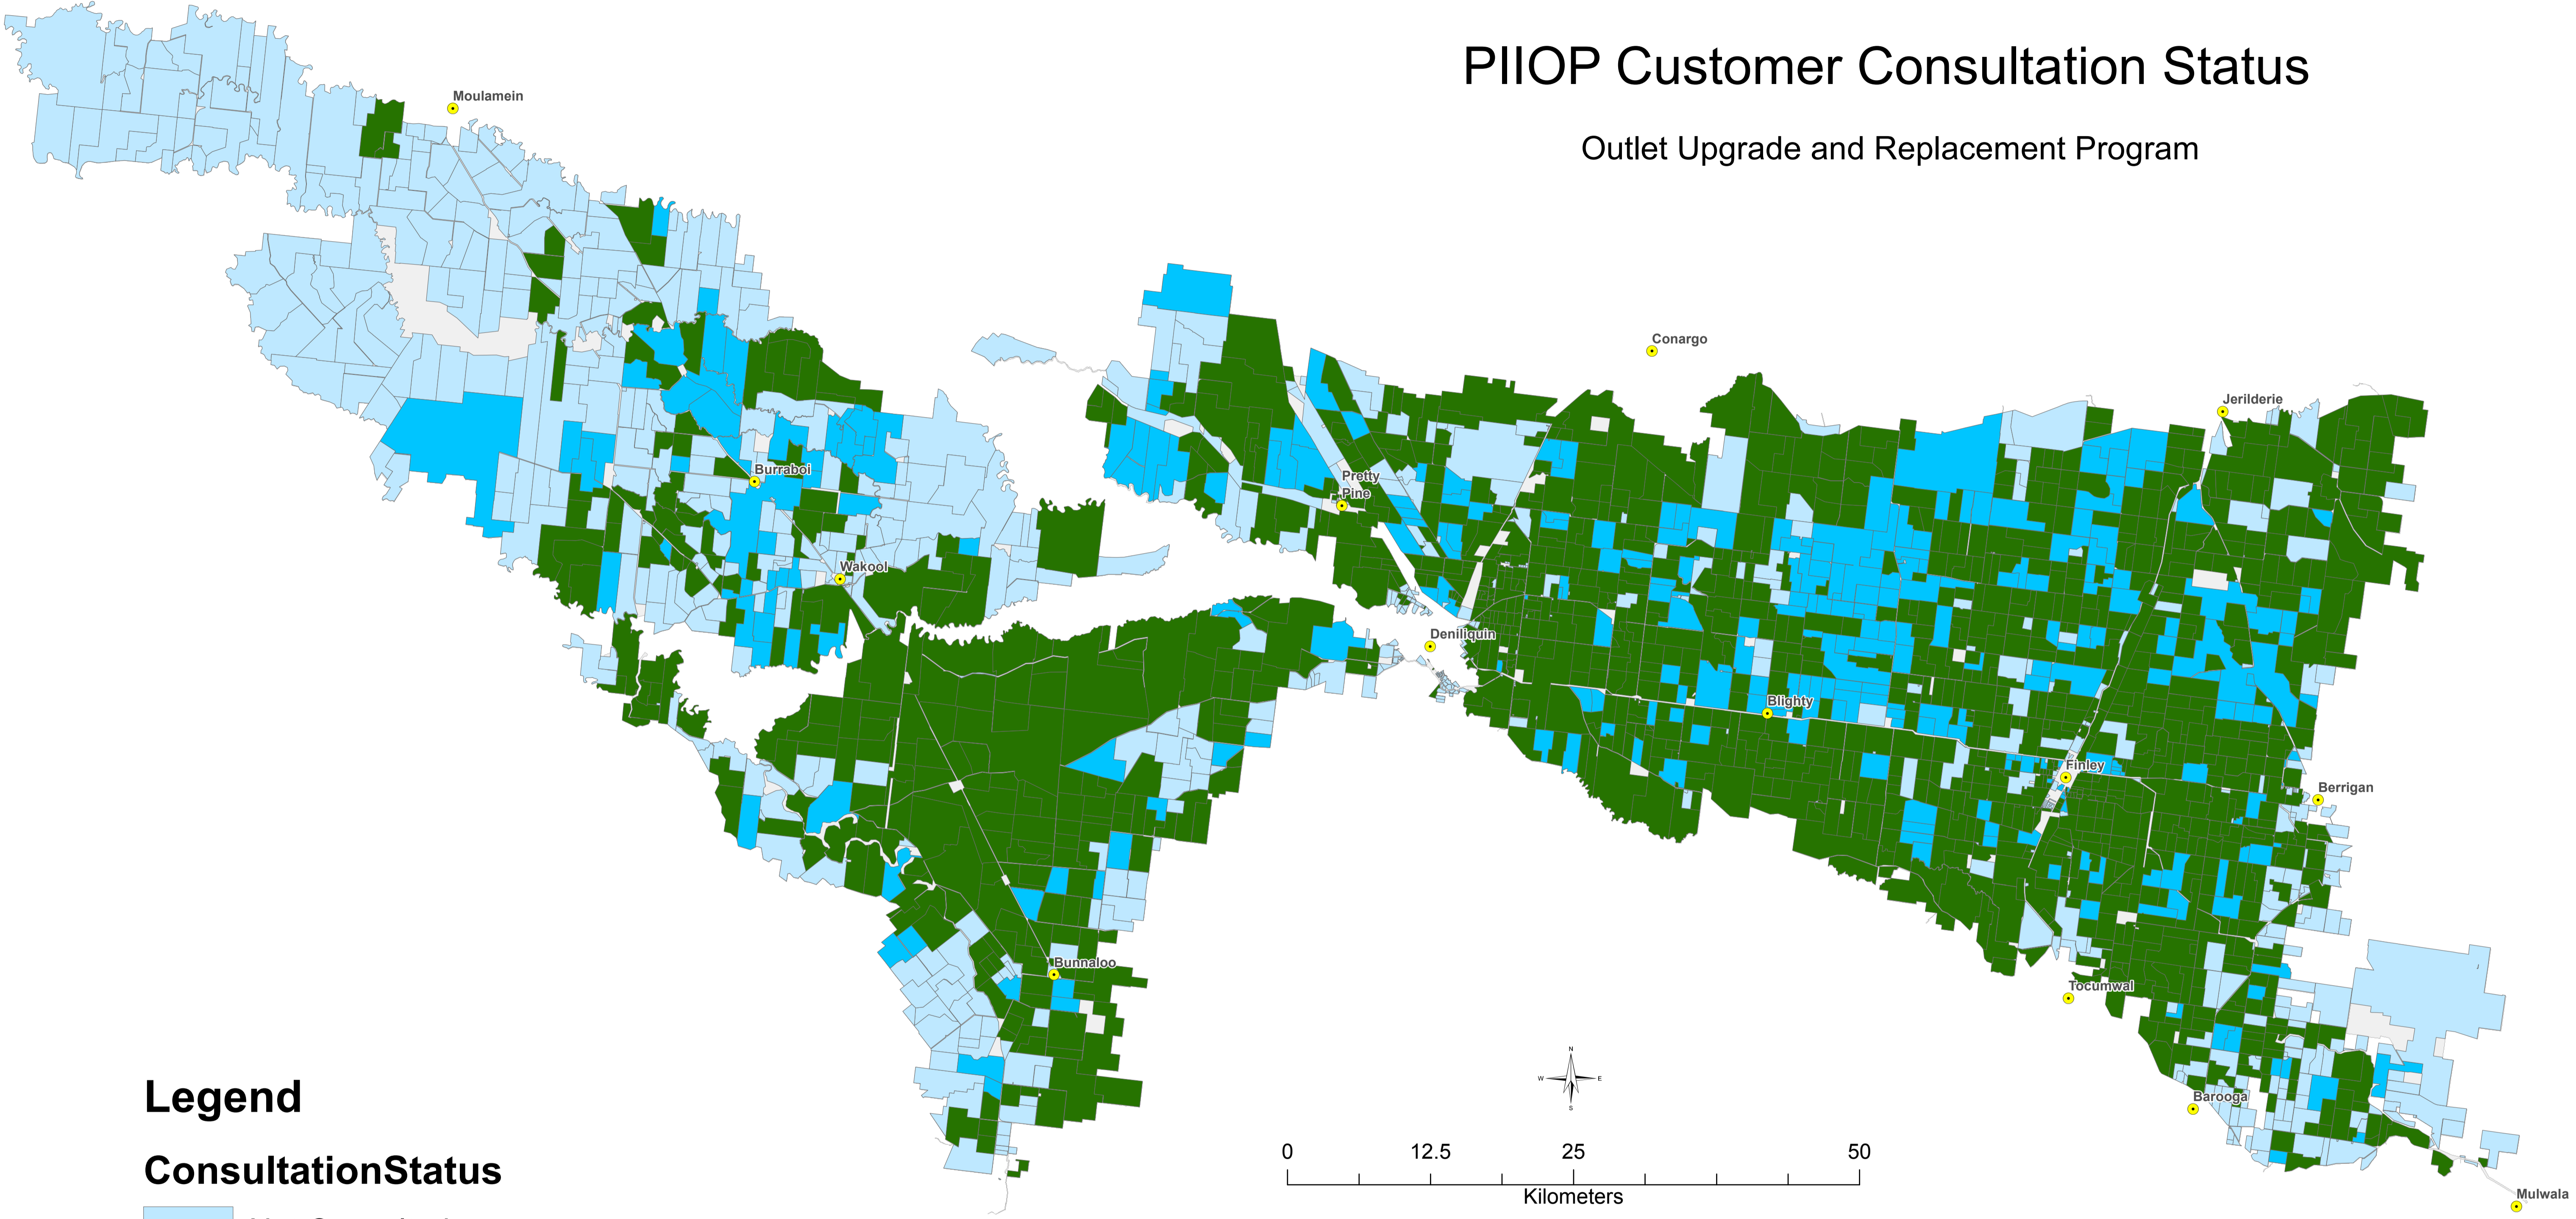

PIIOP Customer Consultation Status

Outlet Upgrade and Replacement Program

Legend

ConsultationStatus

- Not Consulted
- Under Negotiation
- Consulted-Completed
- Murray Irrigation Landholder Boundary